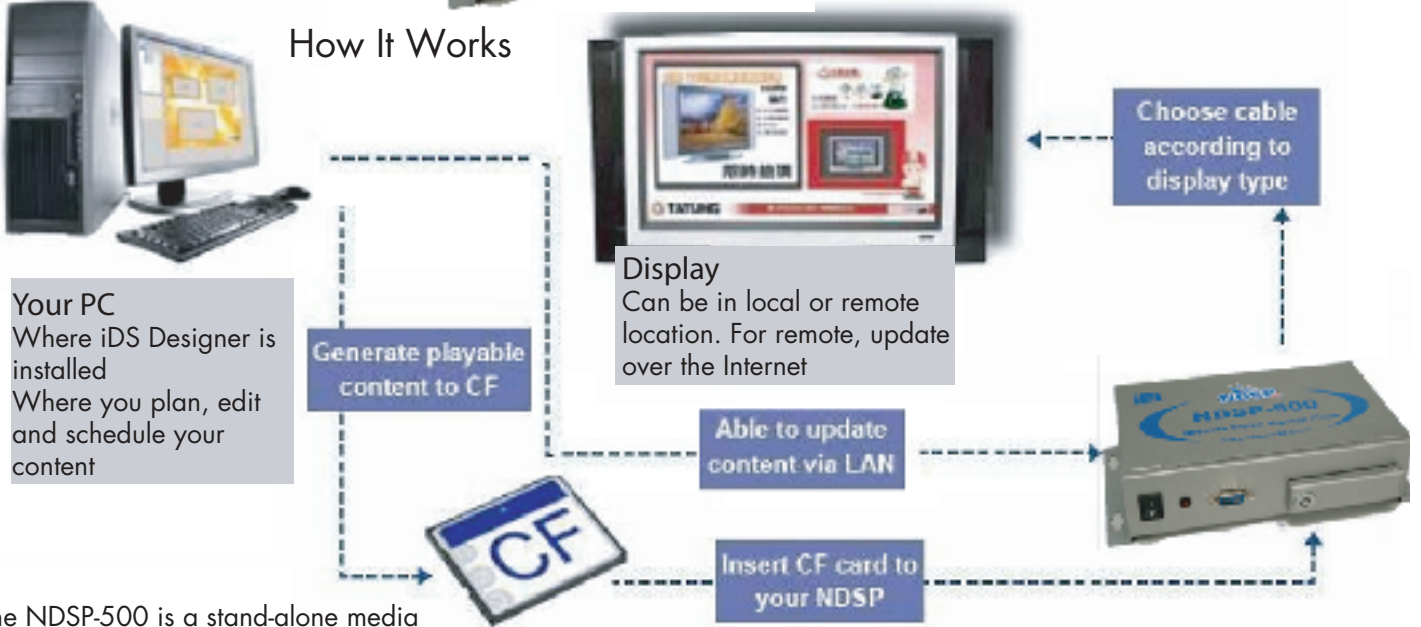

How It Works

Your PC
Where iDS Designer is installed
Where you plan, edit and schedule your content

Display
Can be in local or remote location. For remote, update over the Internet

Generate playable content to CF

Able to update content via LAN

Insert CF card to your NDSP

Choose cable according to display type

The NDSP-500 is a stand-alone media authoring, player system.
Flexible scheduling arrangement
24 hours time frame
Present specific information to target audience in specific time slots