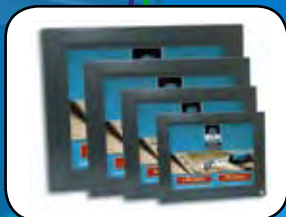

Installation & Support

A full nation-wide installation service for all our products is offered. We also offer ongoing support for our products .

Touchscreens, Multitouch Displays

EloTouch Systems, wall and panel mount from 12" to 32". Digit rear, chassis & panel mount units. High-bright weather proof touch systems suitable for sunlight. iQrite touch frames for large multitouch walls.